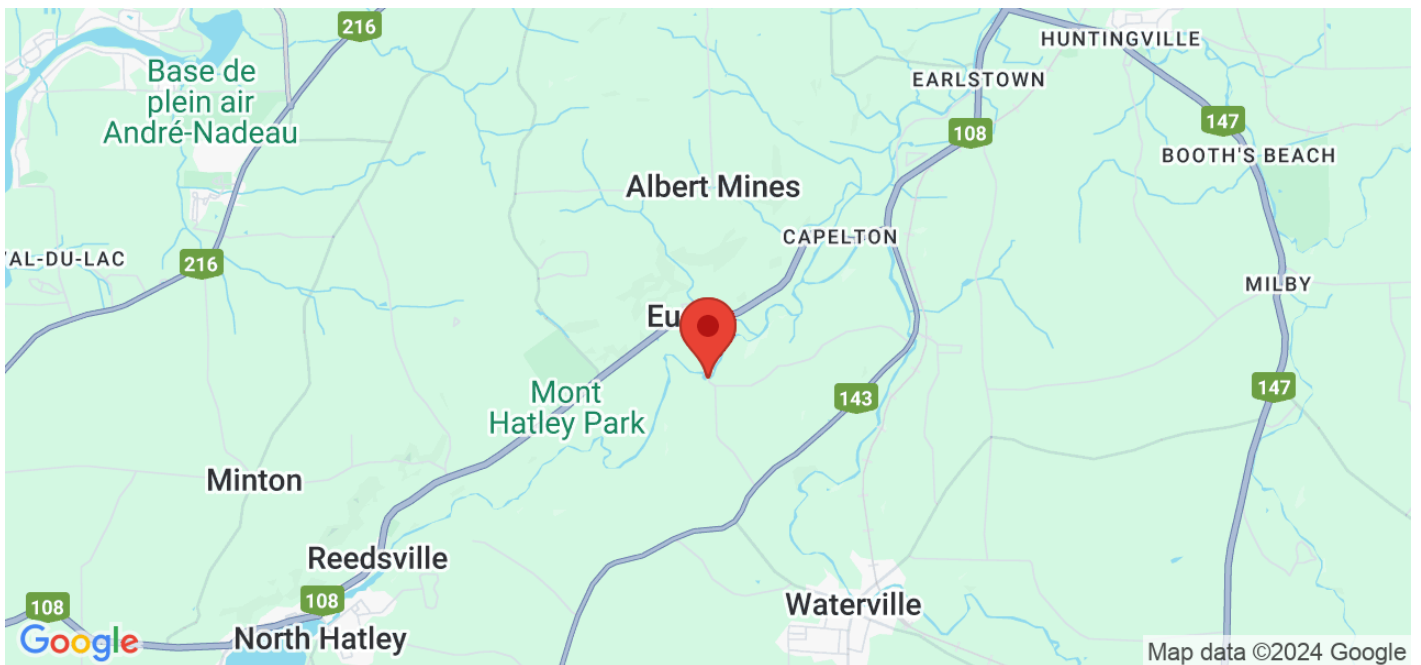

Reflective

Pont couvert d'Eustis

Duration
10 min

Dogs
Dogs allowed

Address

<https://maps.app.goo.gl/W22eVC3FZVACxPyF6>

Services

- Accessibility for reduced mobility
- Rest area
- Observation point