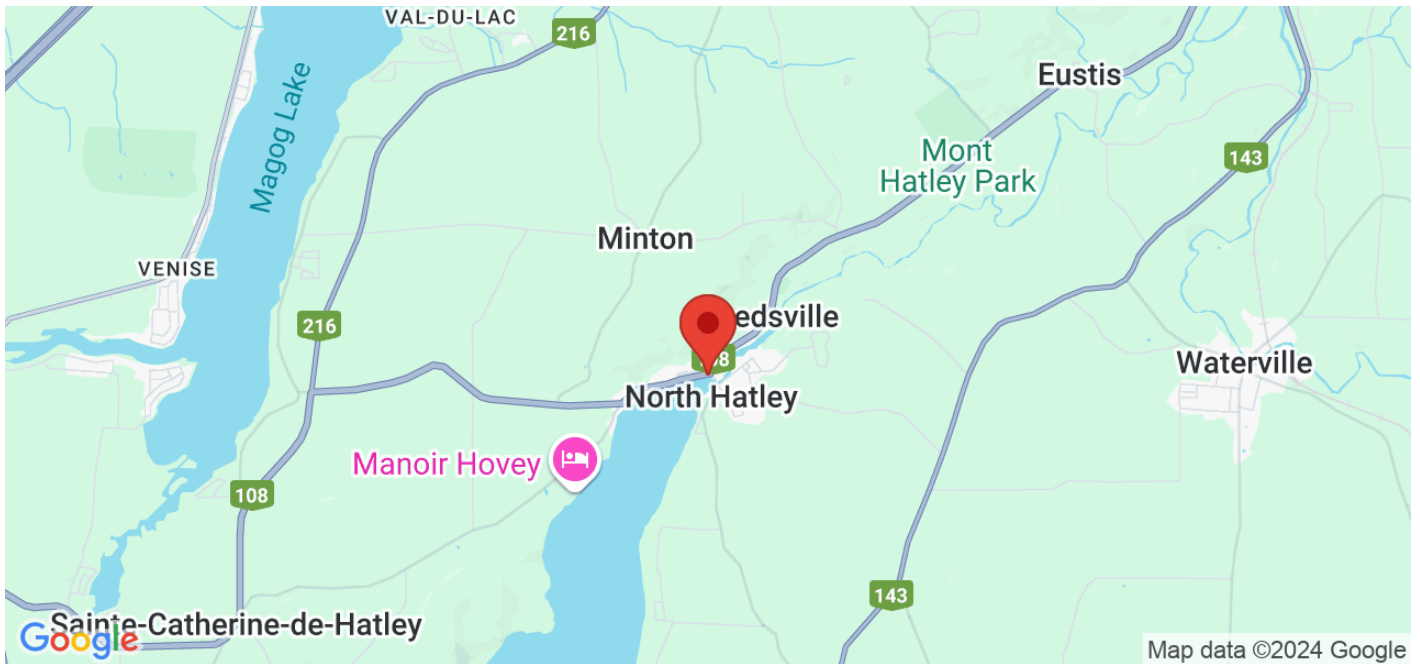

## Parc Dreamland

Located at the tip of the Massawippi lake, downtown North Hatley at the junction of Capelton and Main streets, featuring a bandstand where concerts are presented through the summer.

**Duration**  
15 min

### Address

[Parc Dreamland](#)