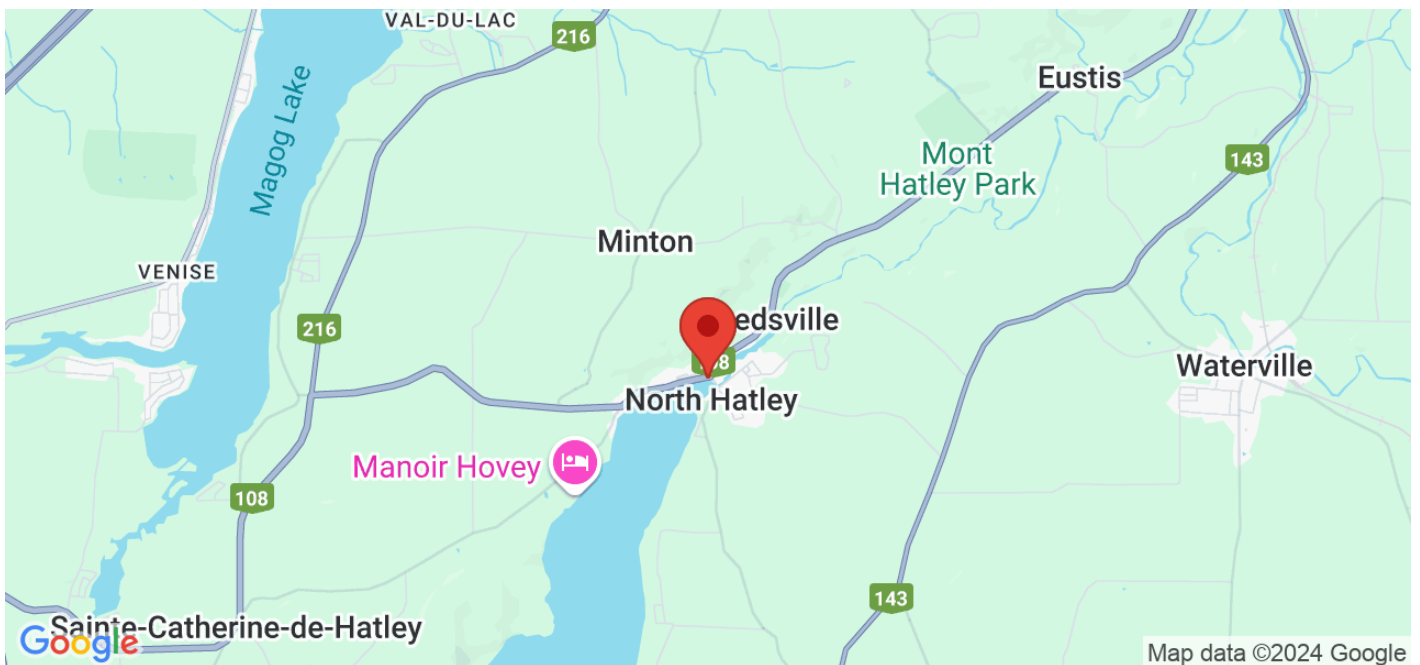

Reflective

Parc Dreamland

Located at the tip of the Massawippi lake, downtown North Hatley at the junction of Capelton and Main streets, featuring a bandstand where concerts are presented through the summer.

Duration

15 min

Dogs

Dogs allowed

Address

[Parc Dreamland](#)

Services

- Accessibility for reduced mobility
- Rest area
- Observation point