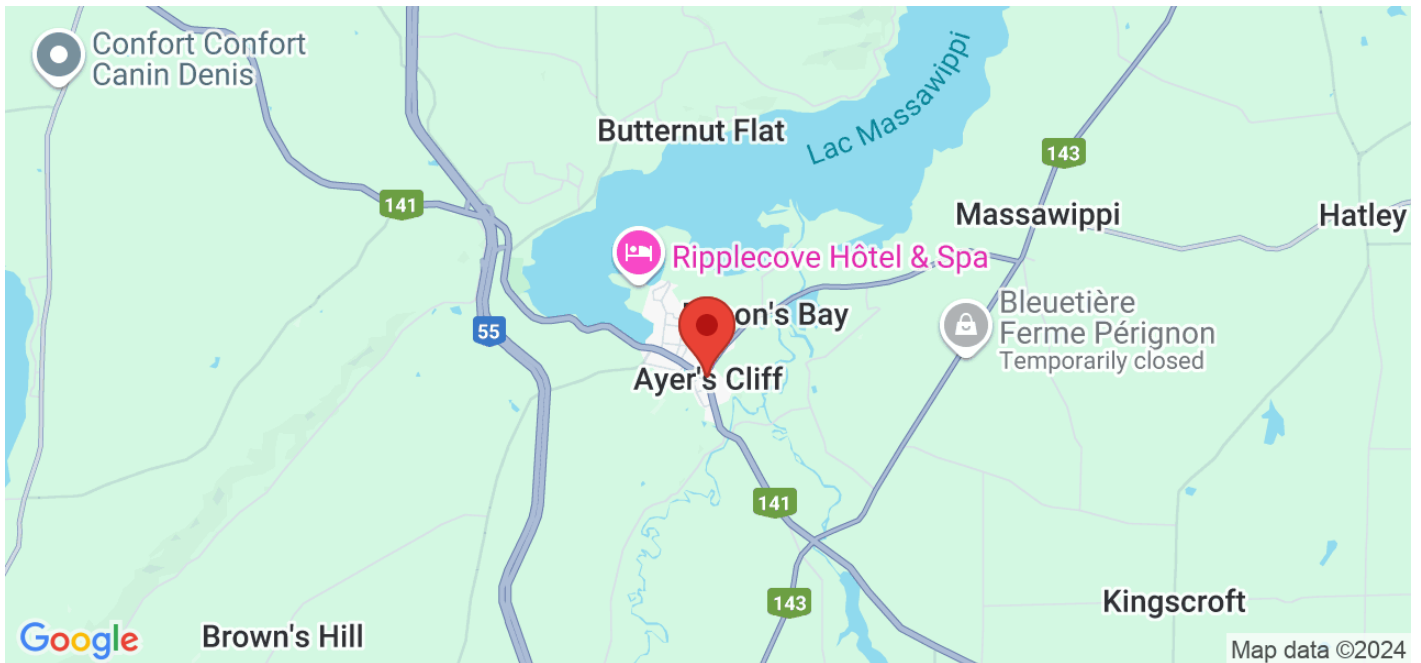

Reflective

Parc du souvenir

Duration
10 min

Dogs
Dogs allowed

Address

<https://maps.app.goo.gl/FbT5u83eXSfmXDkF6>

Services

- Accessibility for reduced mobility
- Rest area