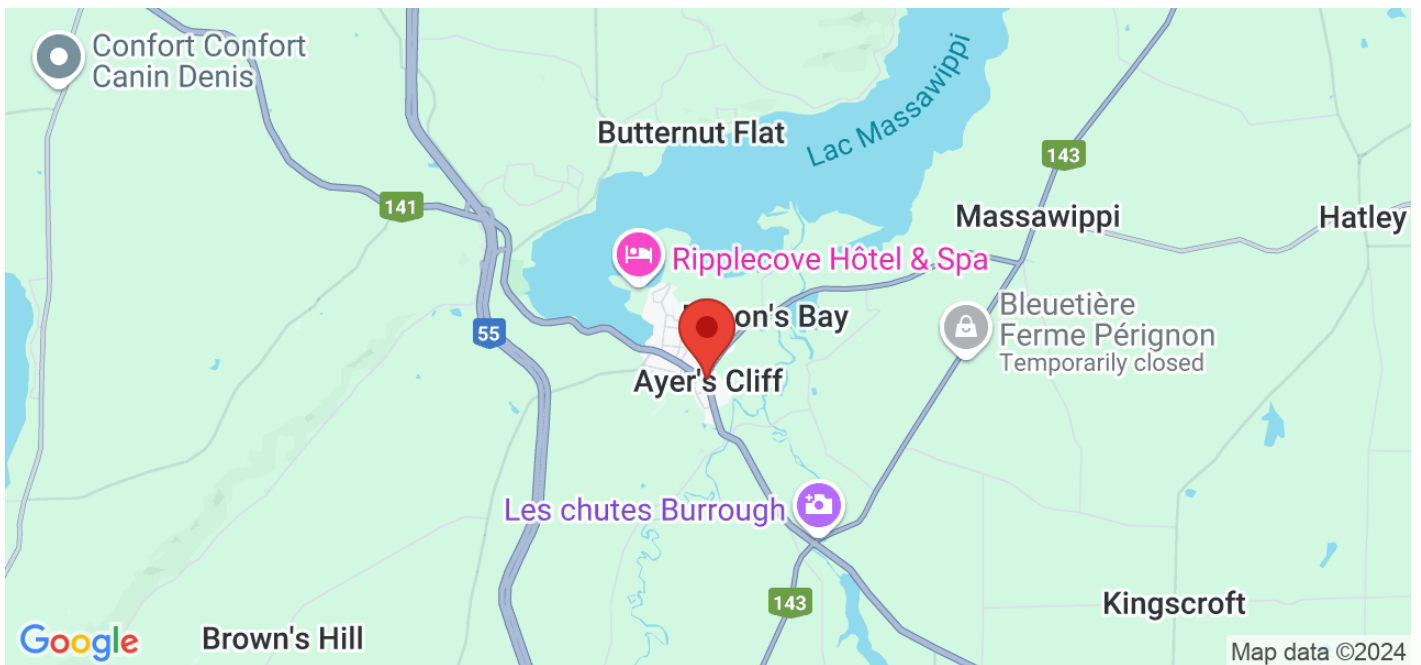

Reflective

Parc du souvenir

Duration
10 min

Dogs
Dogs allowed

Address

<https://maps.app.goo.gl/FbT5u83eXSfmXDkF6>

Services

- Accessibility for reduced mobility
- Rest area